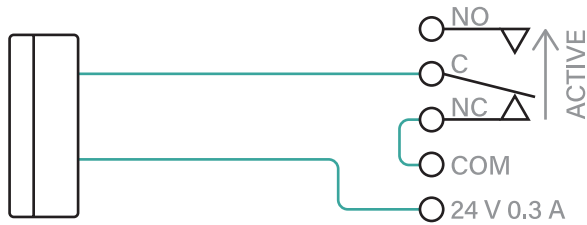

Door Strike Wiring Options

MODELS 3226/3228/8028 DOOR CONTROL RELAY

Fail Locked
24 V 250 mA DOOR STRIKE

Fail Locked
UP TO 30 V 1 A DOOR STRIKE

Fail Unlocked
24 V 250 MA MAG LOCK

Fail Unlocked
UP TO 30 V 1 A MAG LOCK