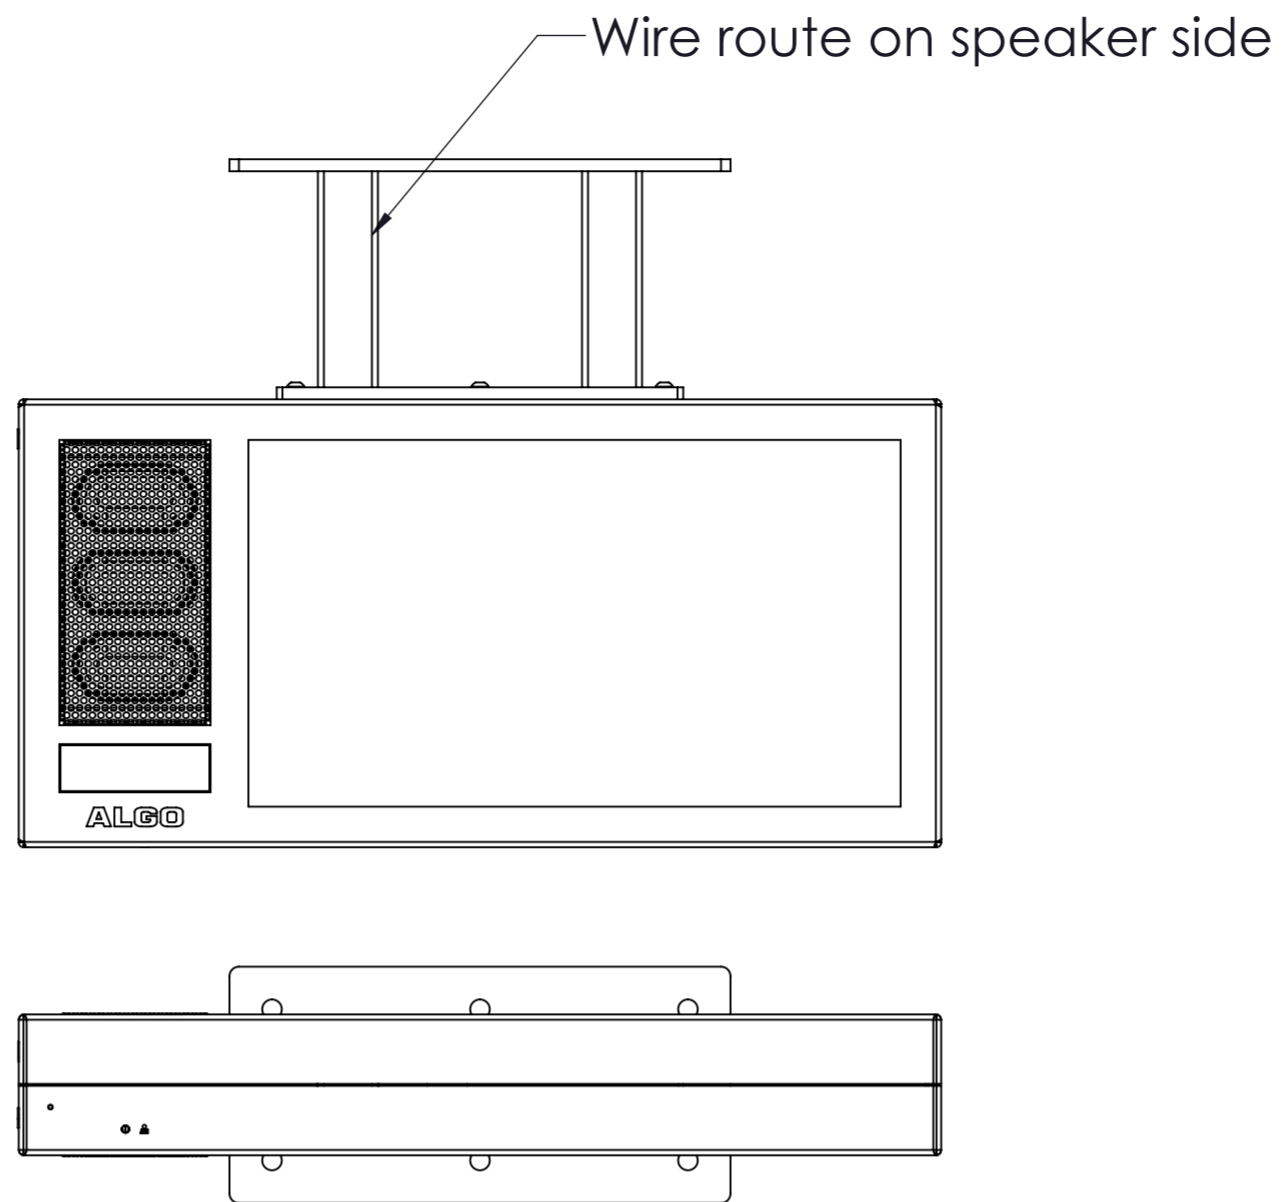

Algo 8420 Mounting Template: Ceiling Mount

Dimensions: mm [in]

**PRINT THIS PAGE SCALED 1:1 (100%)
FOR A2 PAPER SIZE**

Algo 8420 Mounting Template: Wall Mount

Dimensions: mm [in]

**PRINT THIS PAGE SCALED 1:1 (100%)
FOR A2 PAPER SIZE**