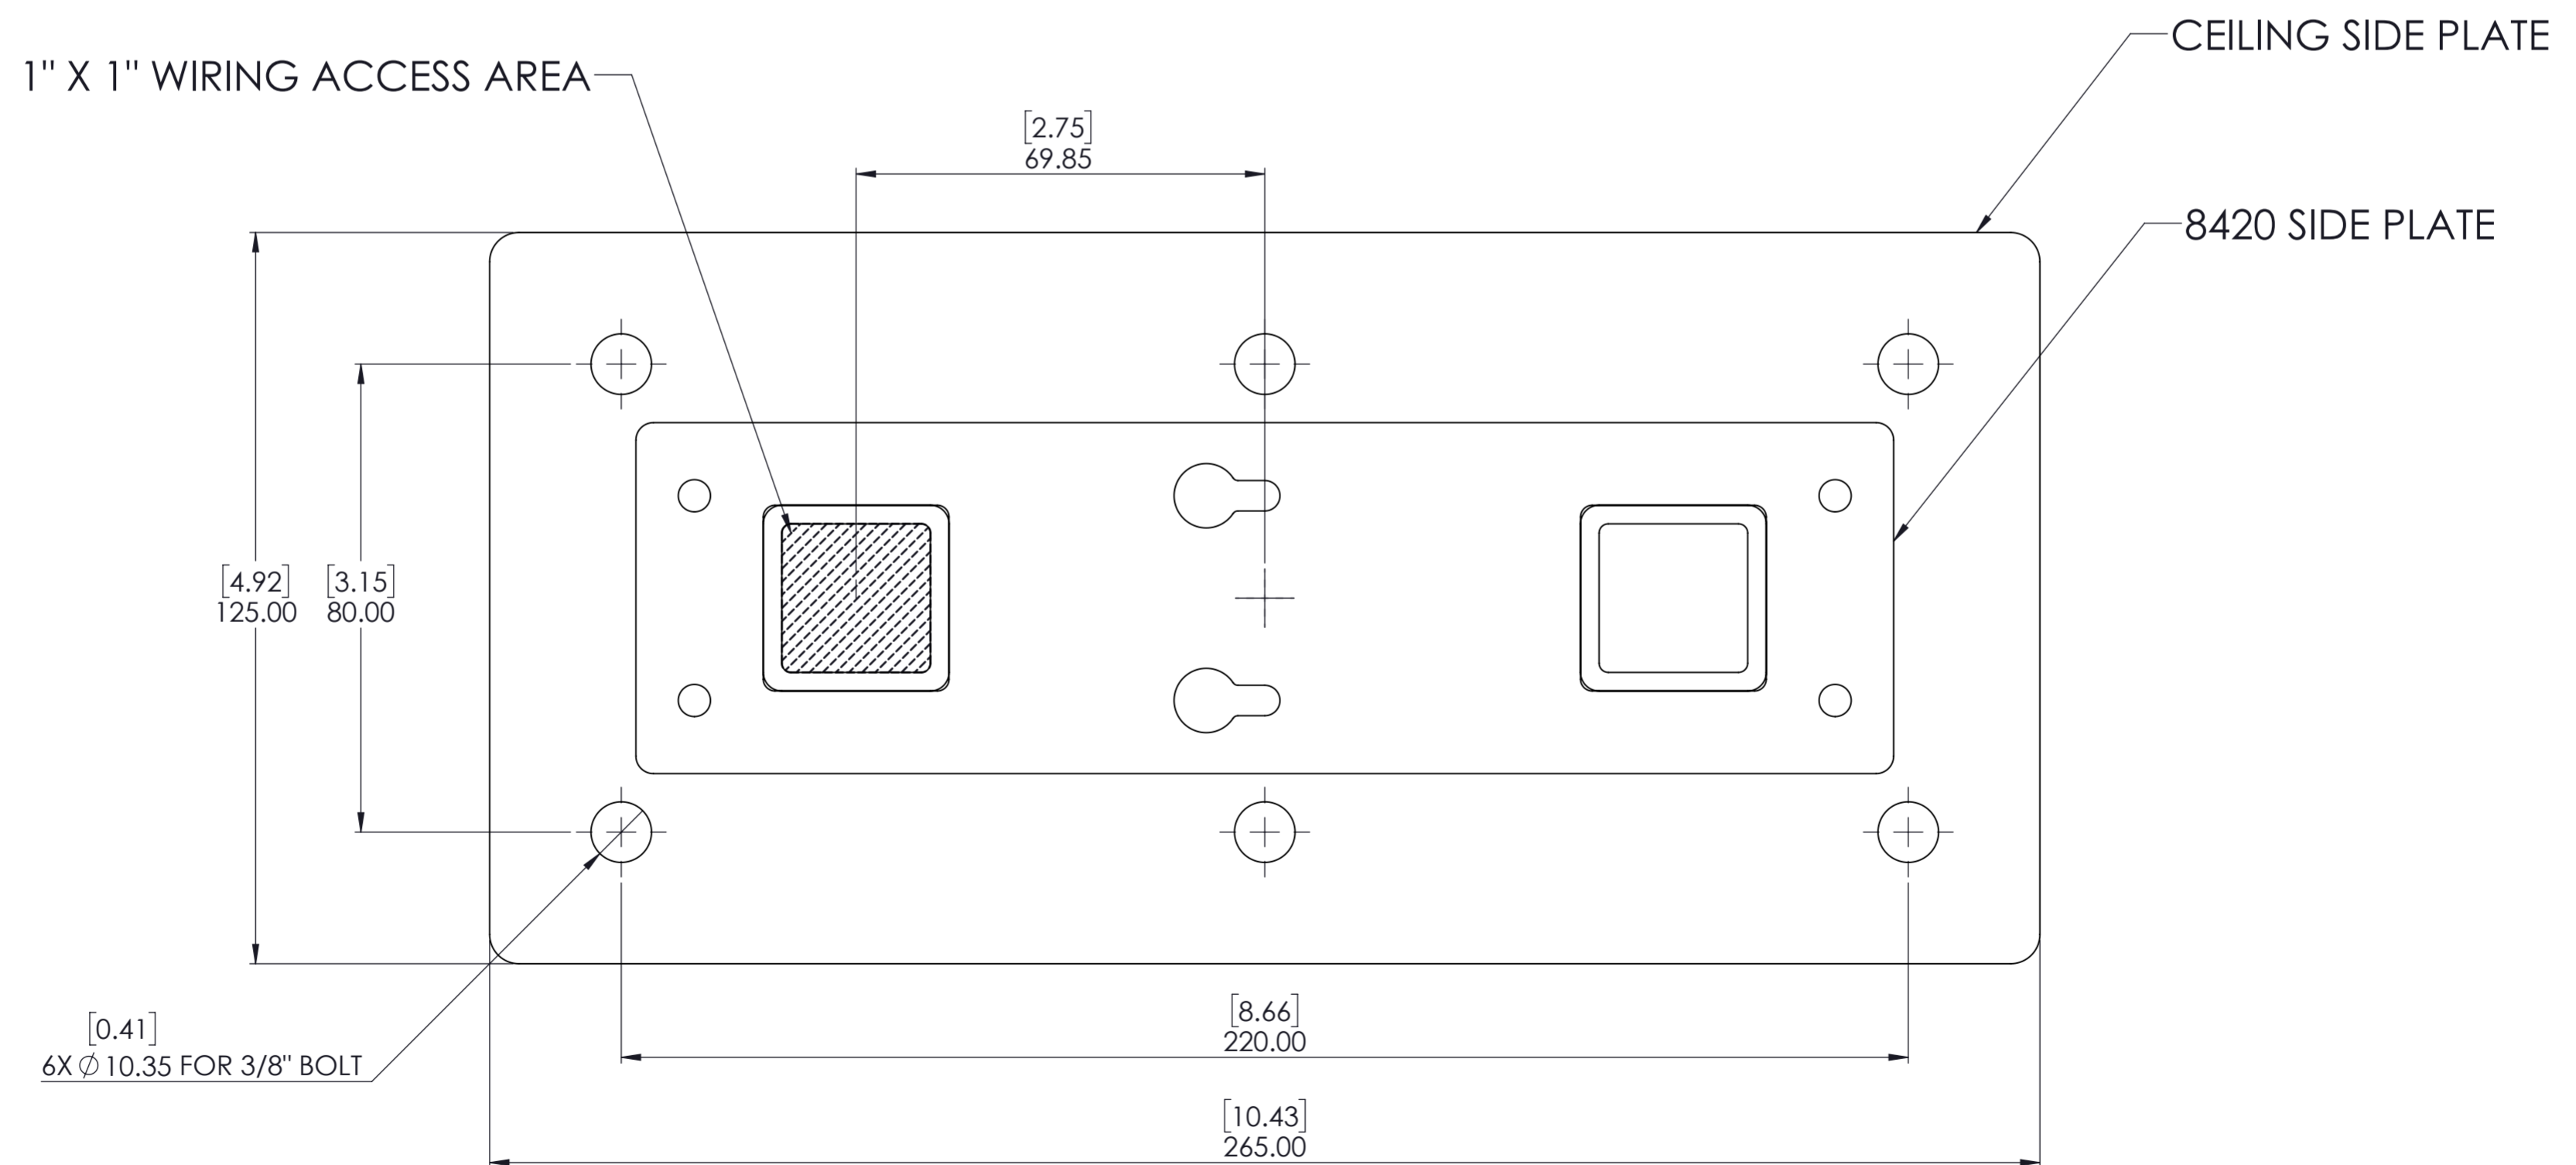

Algo 8420 Mounting Template: Ceiling Mount

Dimensions: mm [in]

**PRINT THIS PAGE SCALED 1:1 (100%)
FOR A2 PAPER SIZE**

Algo 8420 Mounting Template: Wall Mount

Dimensions: mm [in]

**PRINT THIS PAGE SCALED 1:1 (100%)
FOR A2 PAPER SIZE**