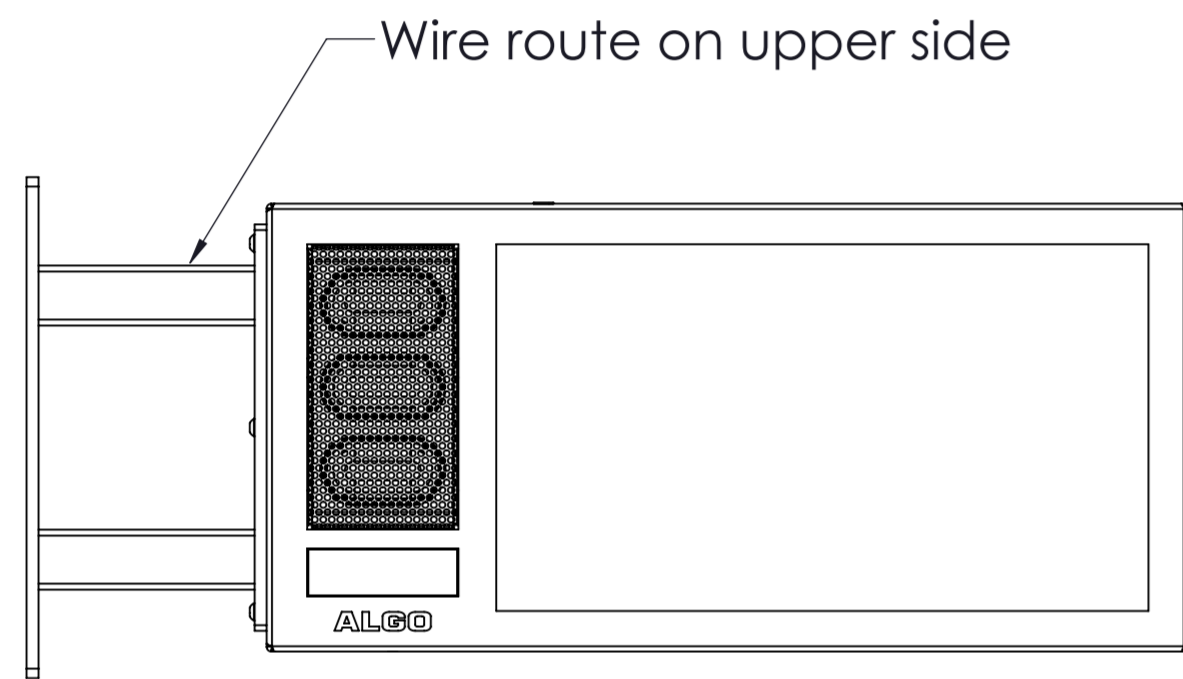

Algo 8420 Mounting Template: Ceiling Mount

Dimensions: mm [in]

**PRINT THIS PAGE SCALED 1:1 (100%)
FOR A2 PAPER SIZE**

Algo 8420 Mounting Template: Wall Mount

Dimensions: mm [in]

**PRINT THIS PAGE SCALED 1:1 (100%)
FOR A2 PAPER SIZE**