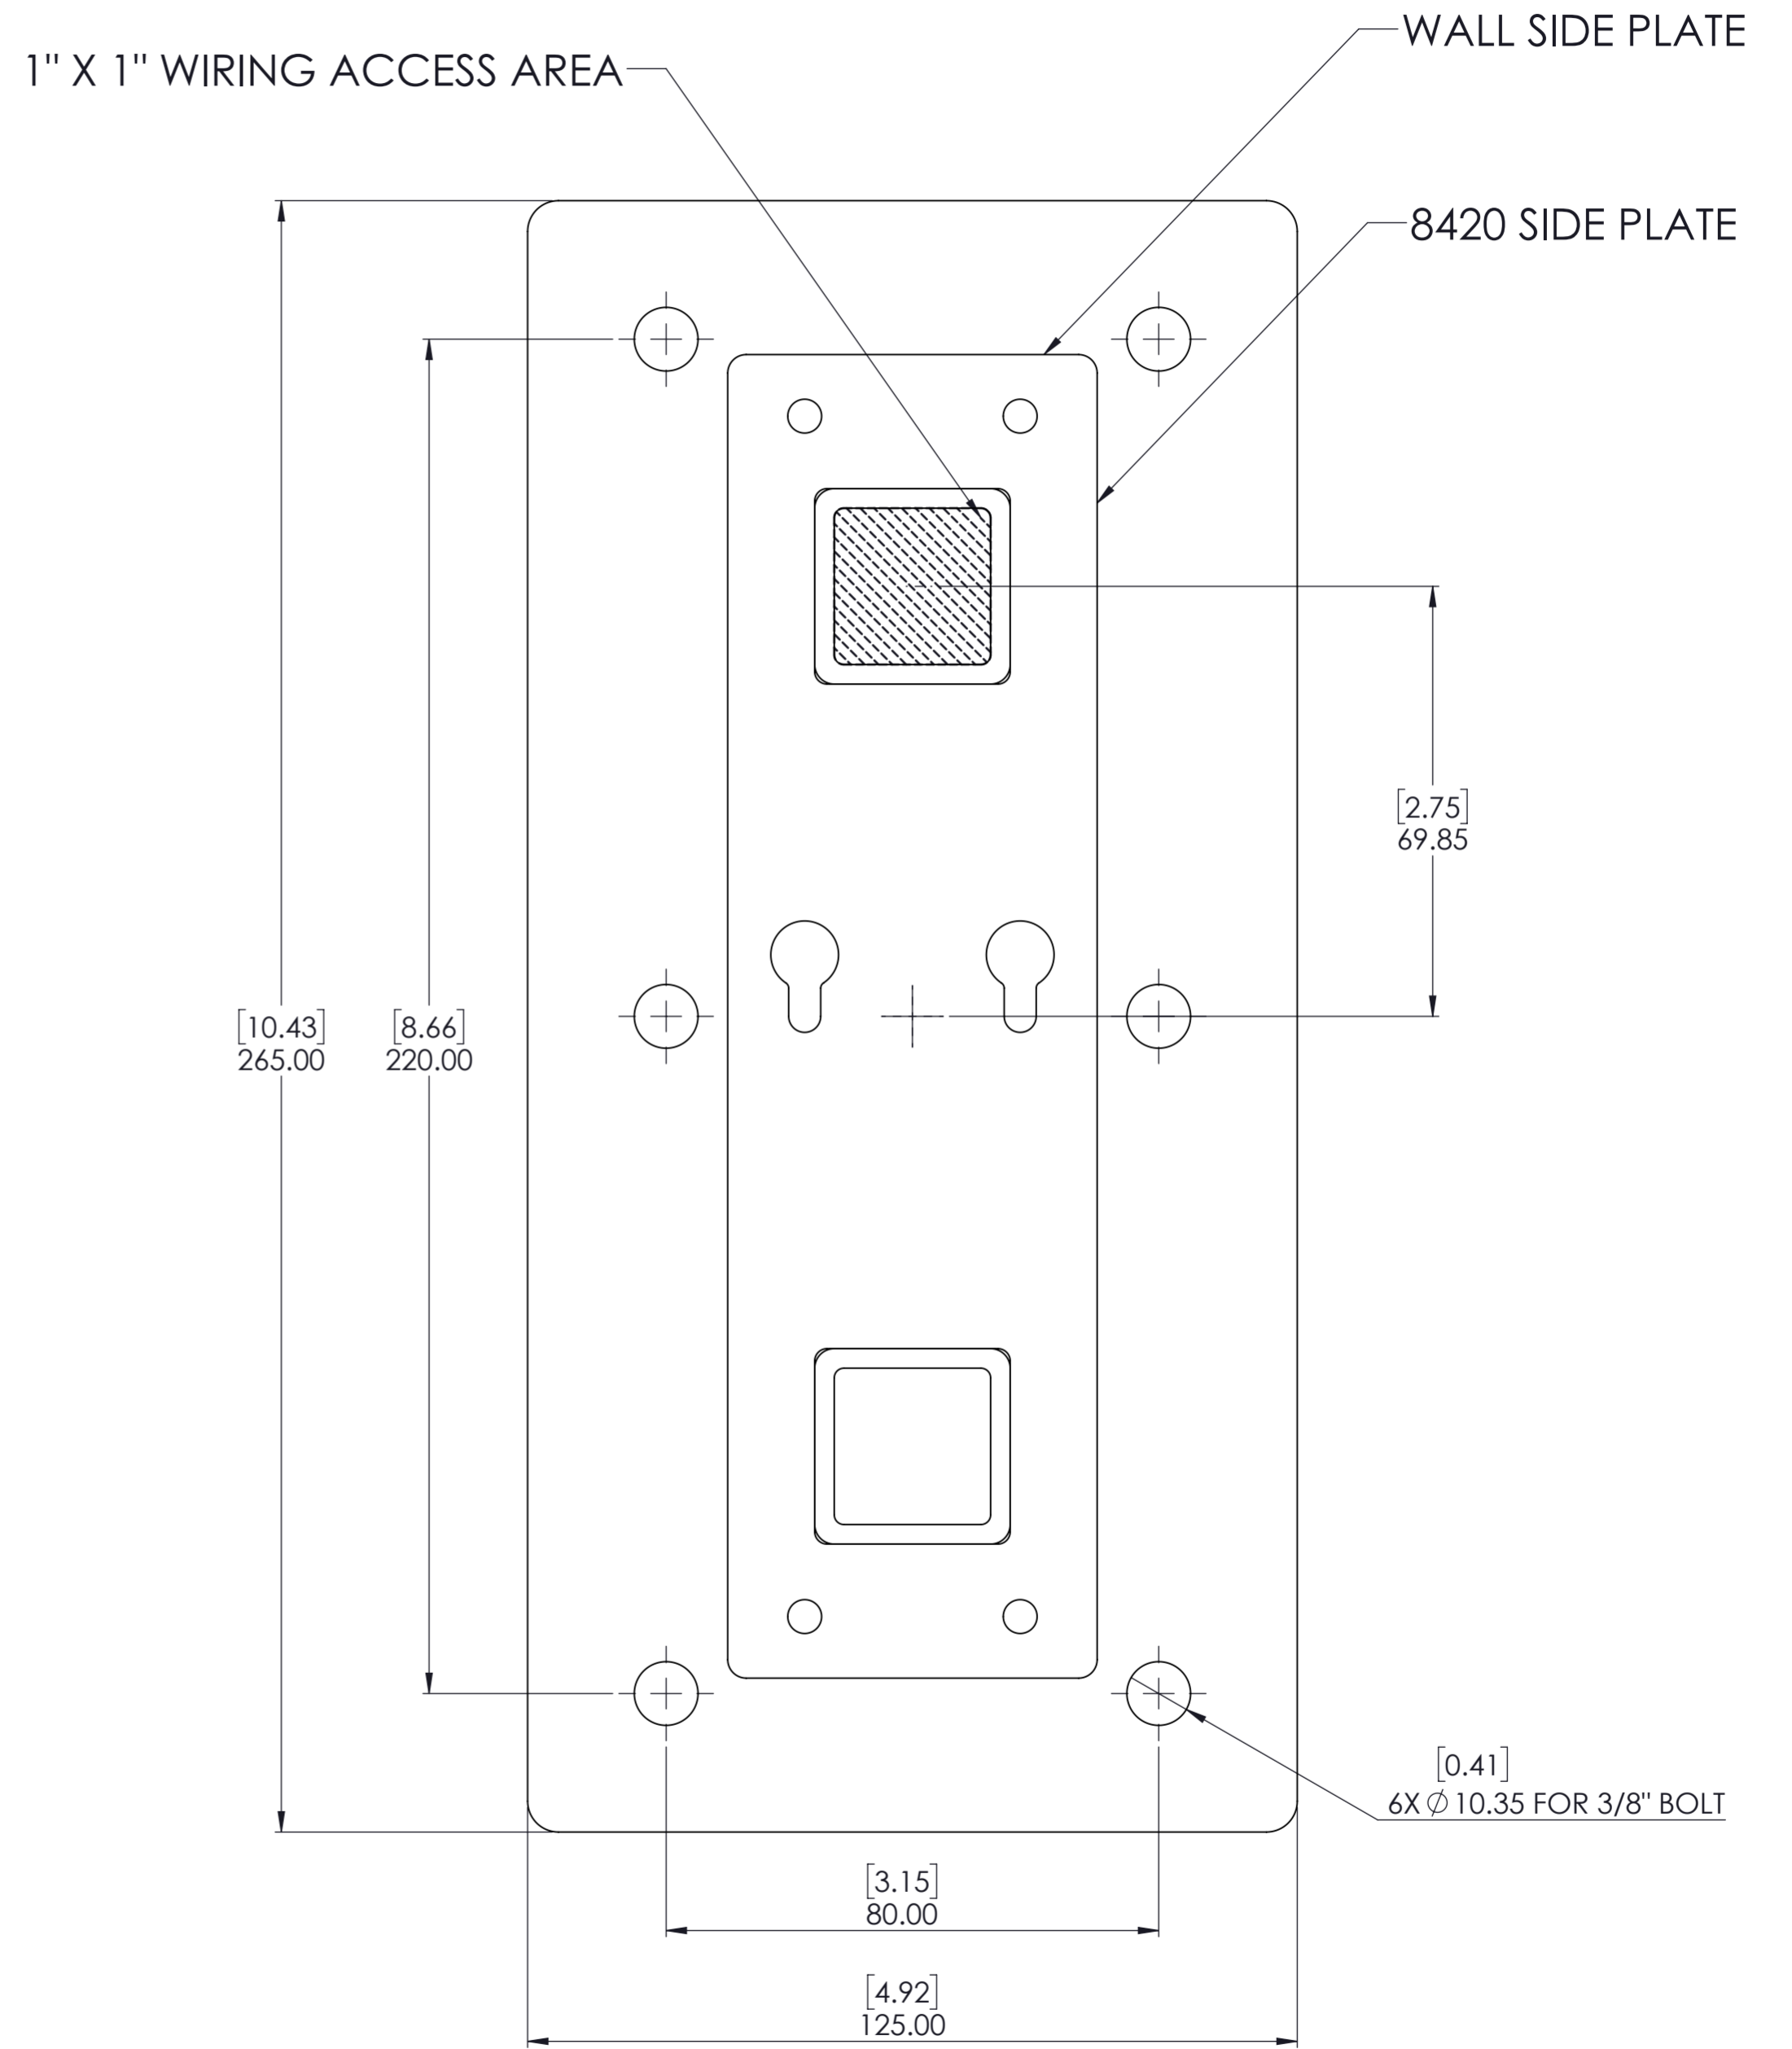

Algo 8420 Mounting Template: Ceiling Mount

Dimensions: mm [in]

**PRINT THIS PAGE SCALED 1:1 (100%)
FOR A2 PAPER SIZE**

Algo 8420 Mounting Template: Wall Mount

Dimensions: mm [in]

**PRINT THIS PAGE SCALED 1:1 (100%)
FOR A2 PAPER SIZE**