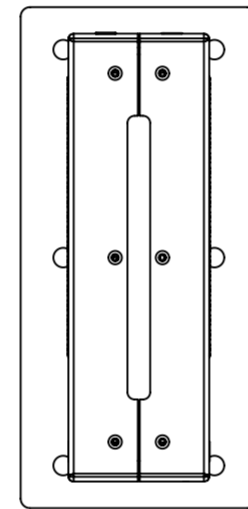

Algo 8420 Mounting Template: Ceiling Mount

Dimensions: mm [in]

**PRINT THIS PAGE SCALED 1:1 (100%)
FOR A2 PAPER SIZE**

Algo 8420 Mounting Template: Wall Mount

Dimensions: mm [in]

**PRINT THIS PAGE SCALED 1:1 (100%)
FOR A2 PAPER SIZE**