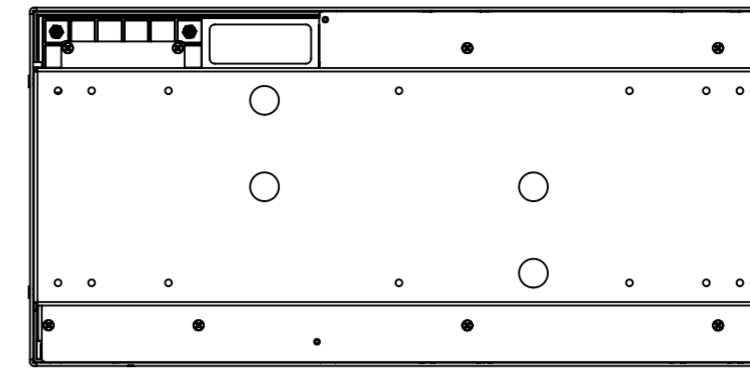

Algo 8410 Mounting Template

Dimensions: mm [in]

FRONT VIEW PROJECTION

REAR VIEW OF 8410

**PRINT THIS PAGE SCALED 1:1 (100%)
FOR A2 PAPER SIZE**