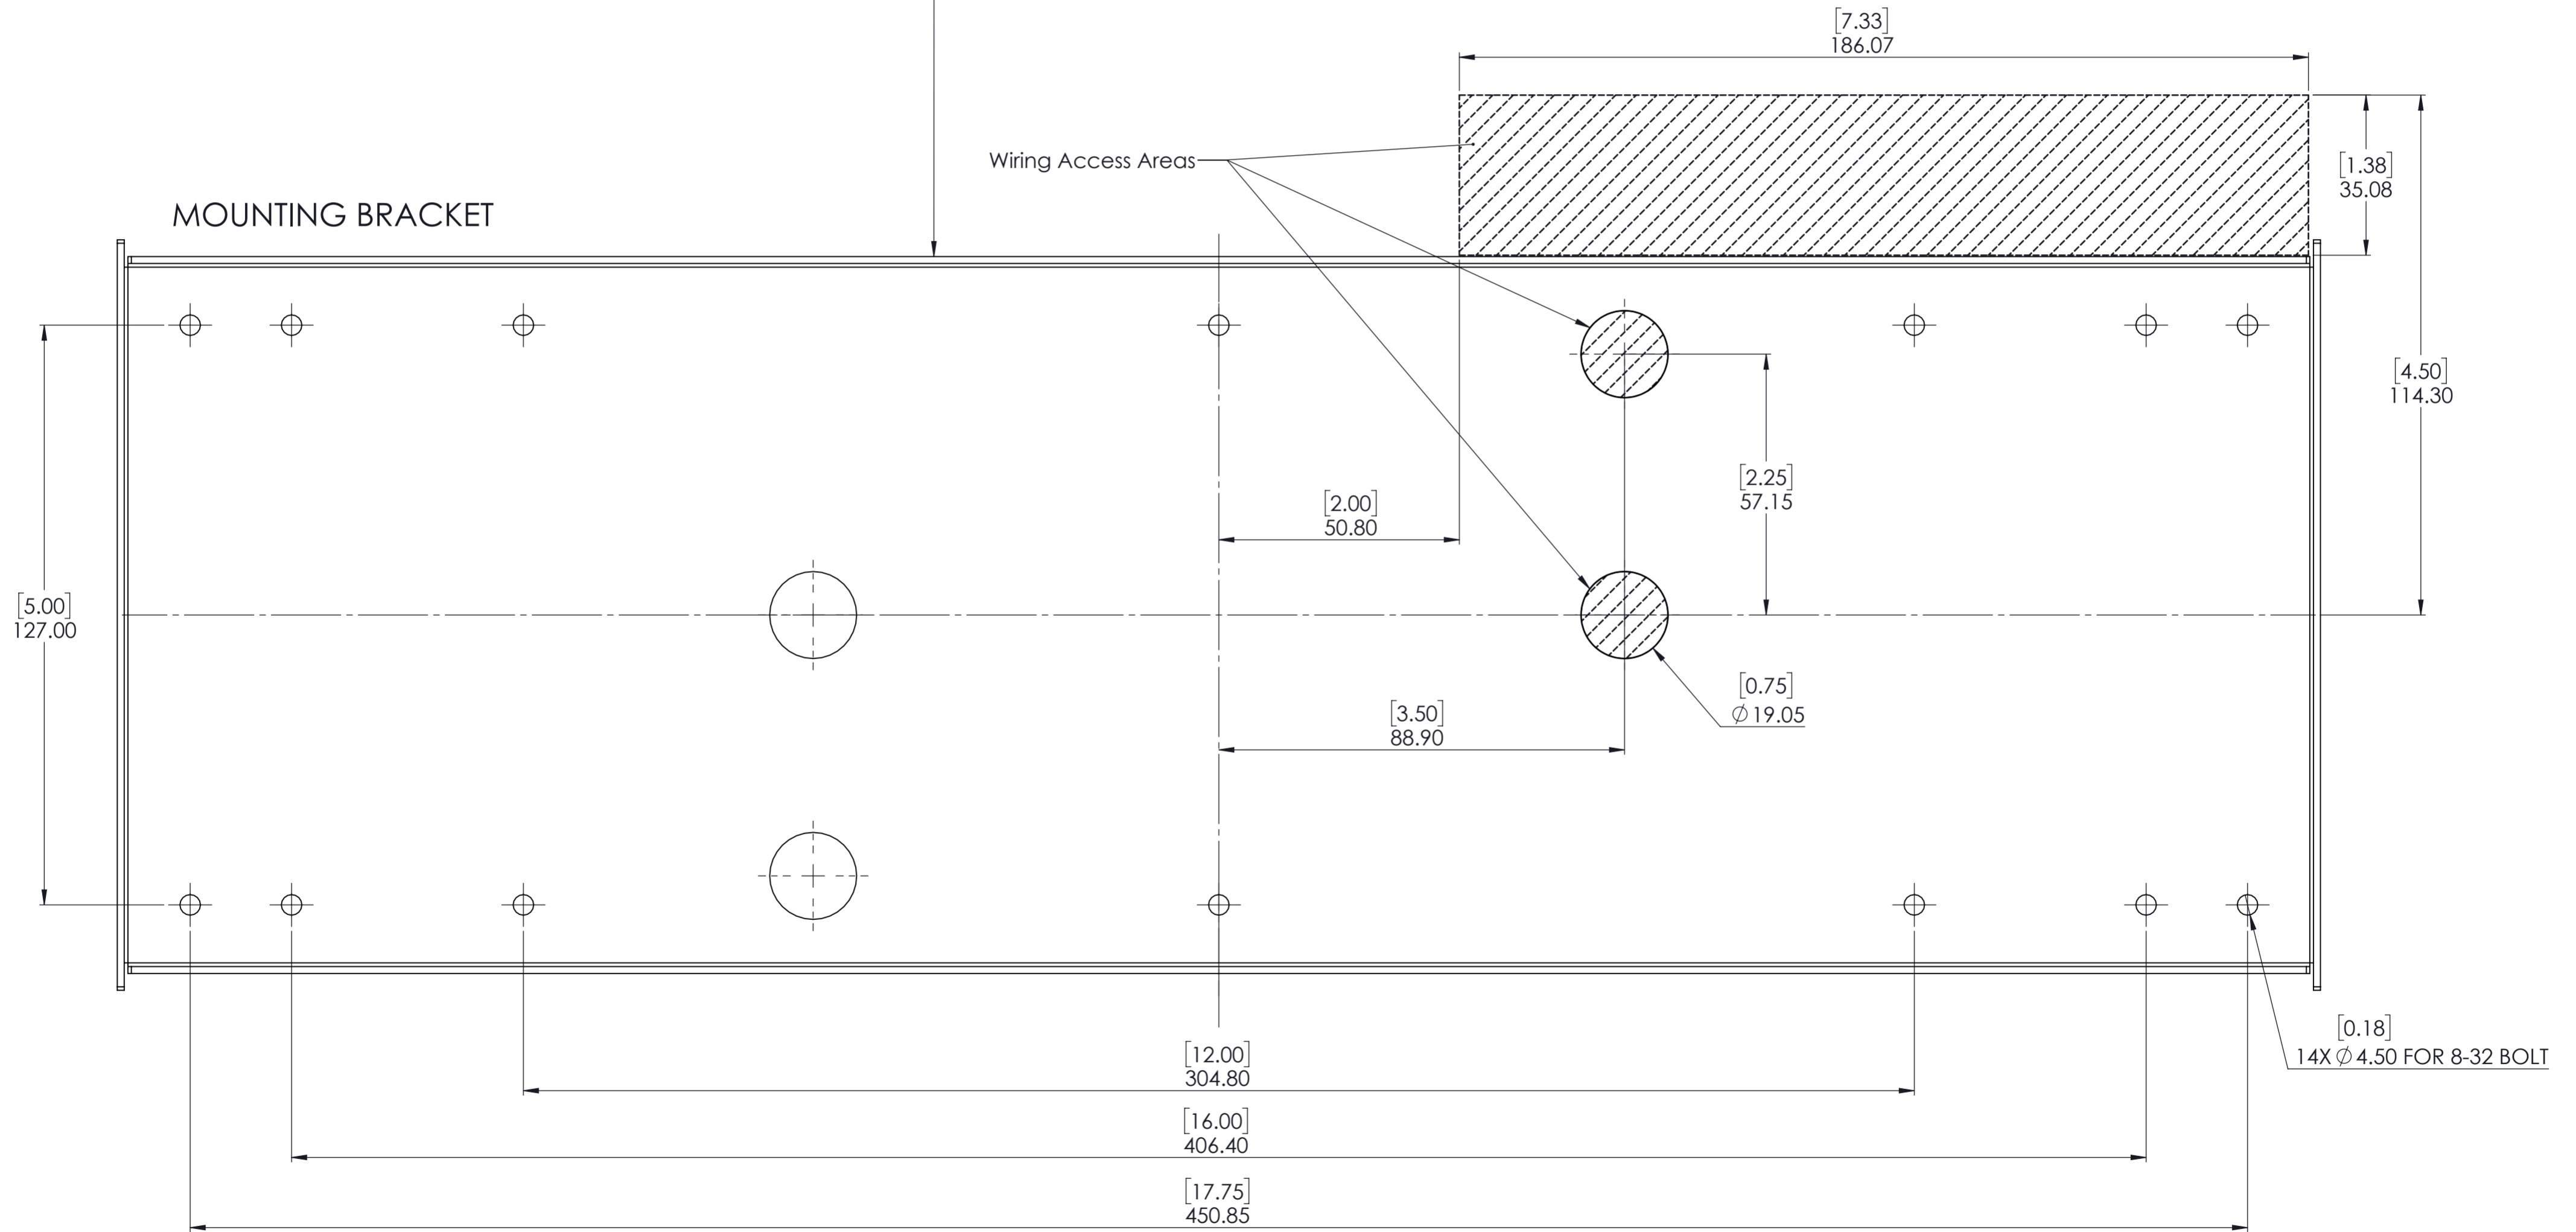

Algo 8410 Mounting Template

Dimensions: mm [in]

FRONT VIEW PROJECTION

REAR VIEW OF 8410

**PRINT THIS PAGE SCALED 1:1 (100%)
FOR A2 PAPER SIZE**