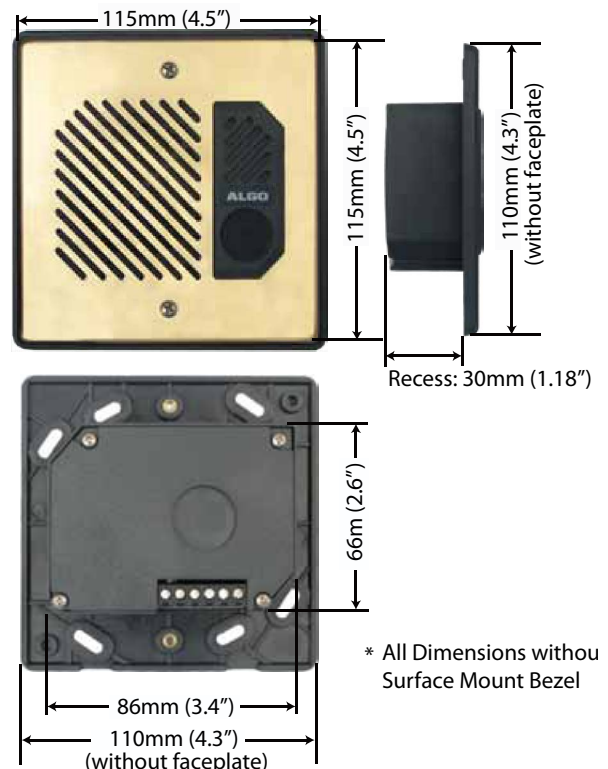

DC3202BR-01 November 2010 © Algo Communication Products Ltd. All rights reserved. Algo® is a registered trademark of Algo Communication Products Ltd.