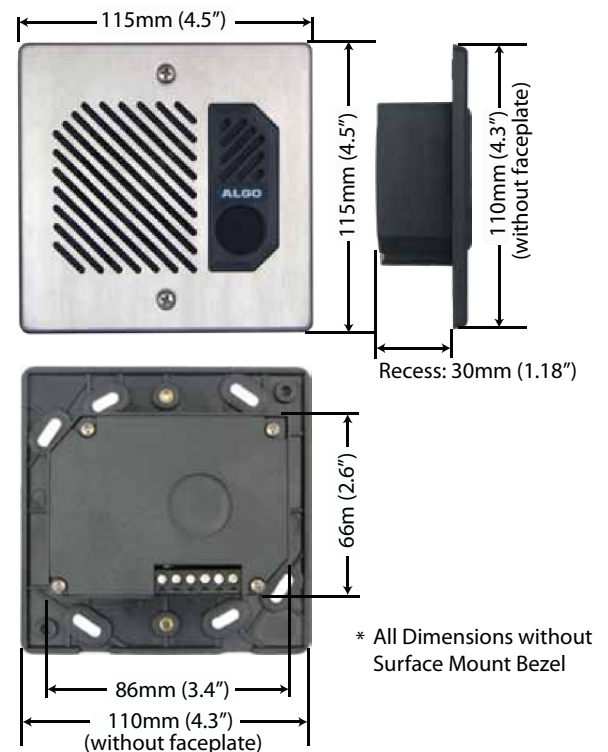

DC3201BR-01 November 2010 © Algo Communication Products Ltd.
All rights reserved. Algo® is a registered trademark of
Algo Communication Products Ltd.